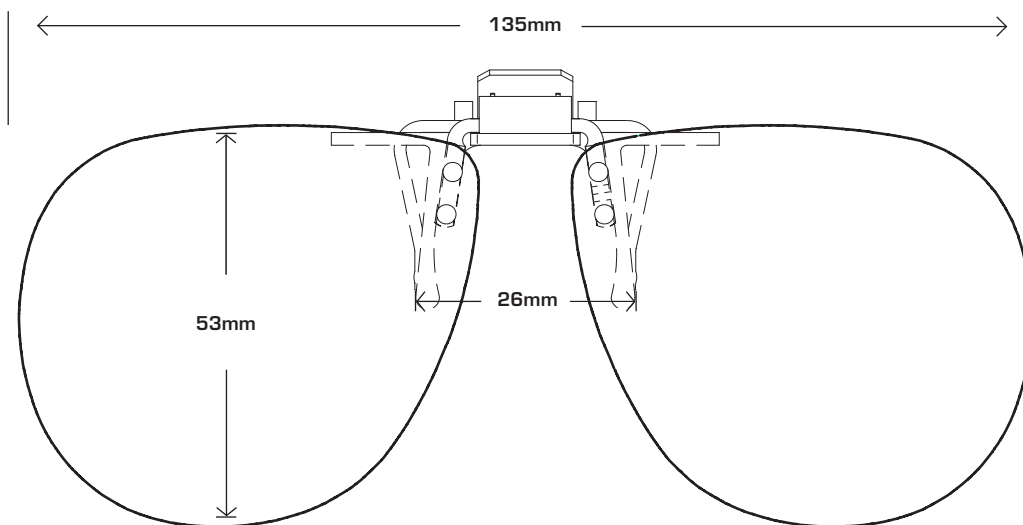

FLIP-UPS AVIATOR 58

VERIFY THE DOCUMENT PRINTED CORRECTLY

When this document is printed at 100% size, this box should be the same dimensions as a standard credit card.

If the box is smaller or larger than your credit card, you'll need to reprint the document and double check that your printer settings are set to print the page at 100% size (no scaling).

ISOLATE YOUR EYES
COCOONS®