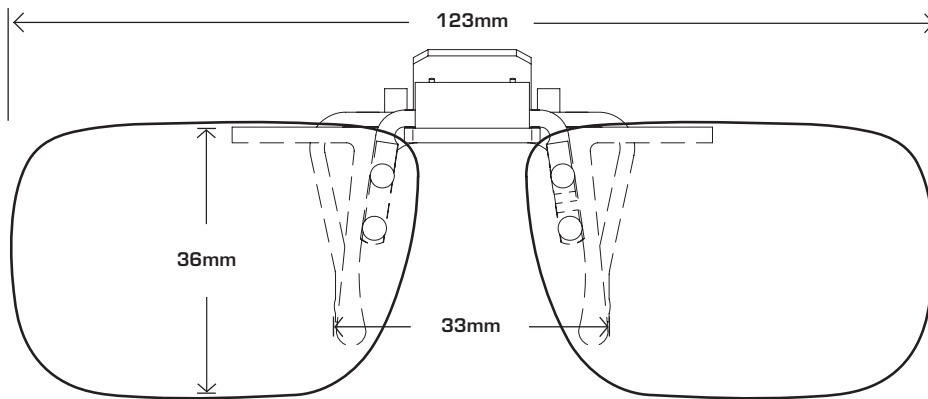

FLIP-UPS RECTANGLE 54

VERIFY THE DOCUMENT PRINTED CORRECTLY

When this document is printed at 100% size, this box should be the same dimensions as a standard credit card.

If the box is smaller or larger than your credit card, you'll need to reprint the document and double check that your printer settings are set to print the page at 100% size (no scaling).

ISOLATE YOUR EYES
COCOONS®