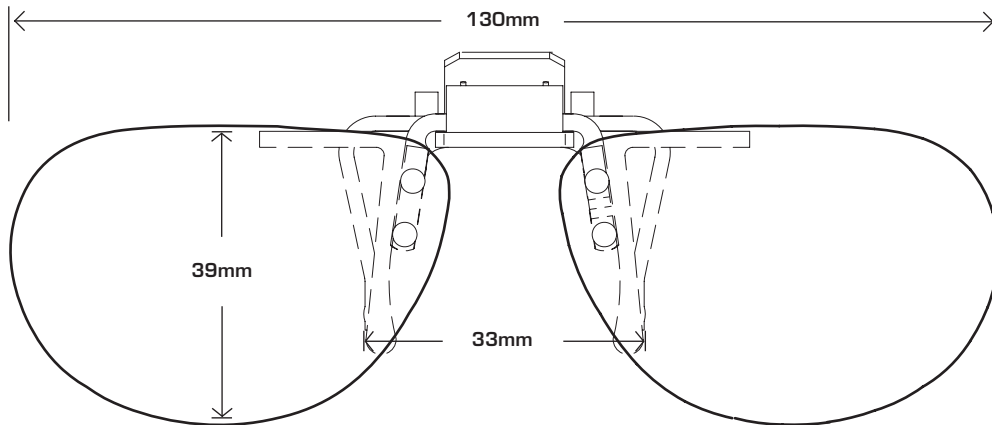

# COCOONS FLIP-UPS SIZING GUIDE INSTRUCTIONS

This simple to use sizing guide will help you select the Cocoons Flip-Ups size that most accurately fits your prescription eyewear. To use the sizing guide, print out this form at 100% actual size and then place your prescription glasses face down on each shape to determine which one will most accurately match your eyewear.

## FLIP-UPS OVAL 56