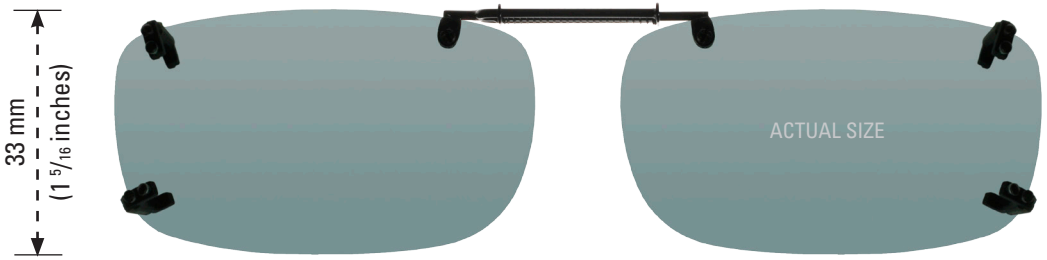

This clip fits a maximum of 134 mm (5 1/4 inches).

■ REC28-56

ISOLATE YOUR EYES
COCOONS®

Use the Clip-On illustration shown to determine if this size will fit your prescription glasses. To use the sizing guide, print this page at 100% actual size and then place your prescription glasses face down on the image. If the shape does not closely match the shape of your eyewear frame, please try another size.

INCLUDED CASE

The image of the quarter should be the same size as an actual quarter when printed at full scale. The image should be 24 mm in diameter at full size.