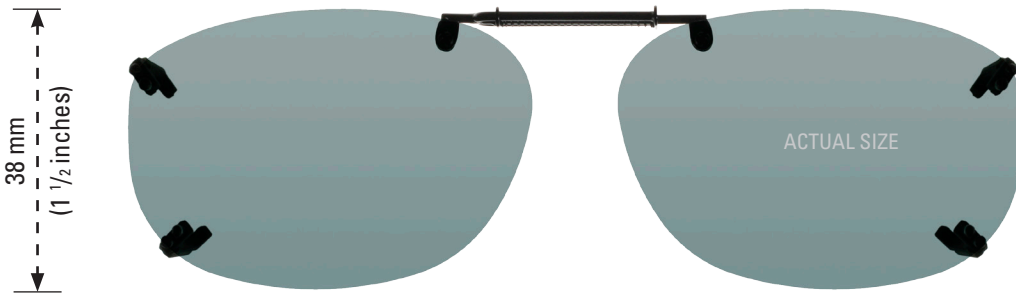

This clip fits a maximum of 132 mm (5 1/8 inches).

■ REC23-54

ISOLATE YOUR EYES **COCOONS**[®]

Use the Clip-On illustration shown to determine if this size will fit your prescription glasses. To use the sizing guide, print this page at 100% actual size and then place your prescription glasses face down on the image. If the shape does not closely match the shape of your eyewear frame, please try another size.

INCLUDED CASE

The image of the quarter should be the same size as an actual quarter when printed at full scale. The image should be 24 mm in diameter at full size.