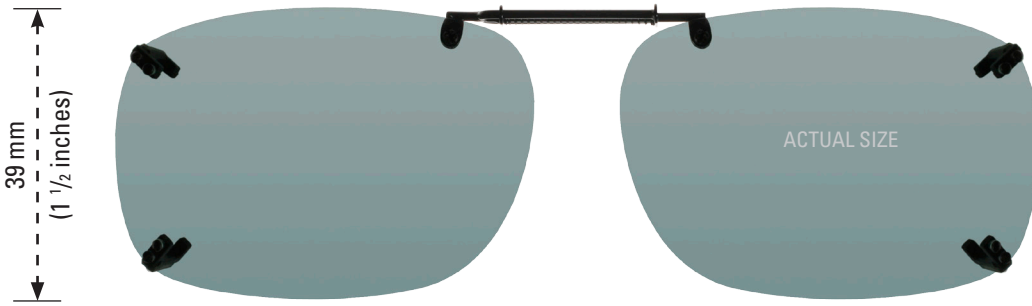

This clip fits a maximum of 132 mm (5 1/8 inches).

■ REC21-56

ISOLATE YOUR EYES **COCOONS**[®]

Use the Clip-On illustration shown to determine if this size will fit your prescription glasses. To use the sizing guide, print this page at 100% actual size and then place your prescription glasses face down on the image. If the shape does not closely match the shape of your eyewear frame, please try another size.

INCLUDED CASE

The image of the quarter should be the same size as an actual quarter when printed at full scale. The image should be 24 mm in diameter at full size.