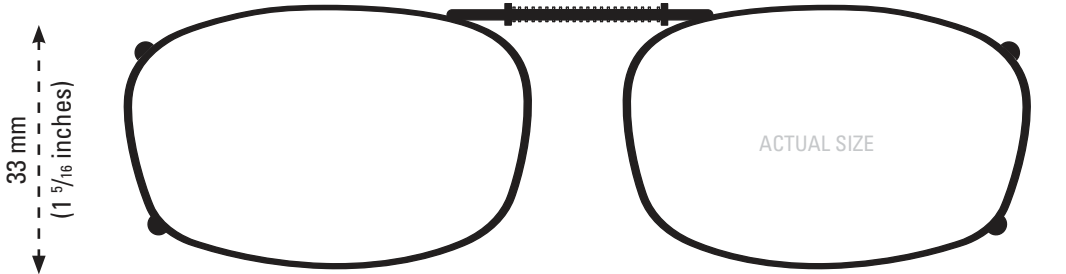

This clip fits a maximum of 123 mm (4 3/4 inches).

■ REC5-48

This clip fits a maximum of 128 mm (5 1/16 inches).

■ REC5-50

This clip fits a maximum of 132 mm (5 1/8 inches).

■ REC5-52

This clip fits a maximum of 135 mm (5 1/4 inches).

■ REC5-54

ISOLATE YOUR EYES COCOONS®

CLIP-ONS SIZING INSTRUCTIONS:

Use the shape illustrations to find the clip size that most accurately fits your prescription glasses. To find the perfect fit, print out this form at 100% actual size and then place your prescription glasses face down on each shape and choose the one that is closest to the shape of your eyewear.

INCLUDED CASE

The image of the quarter should be the same size as an actual quarter when printed at full scale. The image should be 24 mm in diameter at full size.