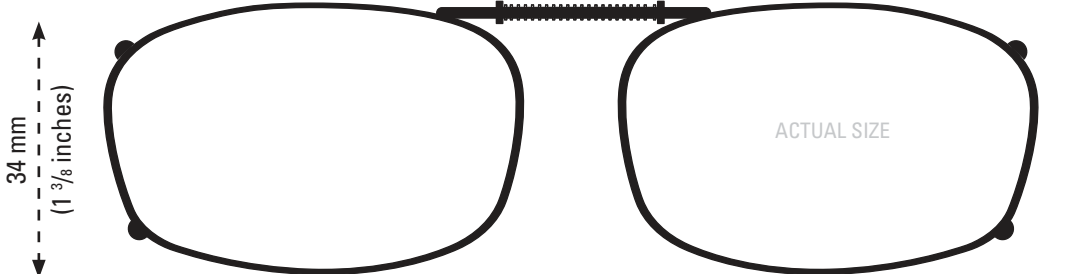

This clip fits a maximum of 123 mm (4 3/4 inches).

■ REC5-48

This clip fits a maximum of 128 mm (5 1/16 inches).

■ REC5-50

This clip fits a maximum of 132 mm (5 1/8 inches).

■ REC5-52

This clip fits a maximum of 135 mm (5 1/4 inches).

■ REC5-54

ISOLATE YOUR EYES COCOONS®

CLIP-ONS SIZING INSTRUCTIONS:

Use the shape illustrations to find the clip size that most accurately fits your prescription glasses. To find the perfect fit, print out this form at 100% actual size and then place your prescription glasses face down on each shape and choose the one that is closest to the shape of your eyewear.

INCLUDED CASE

The image of the quarter should be the same size as an actual quarter when printed at full scale. The image should be 24 mm in diameter at full size.