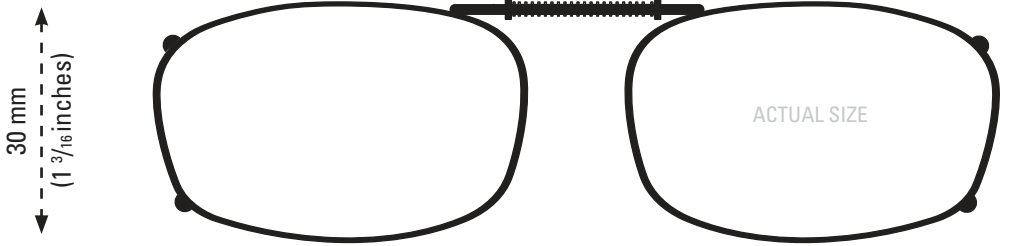

This clip fits a maximum of 123 mm (4 3/4 inches).

■ REC5-48

This clip fits a maximum of 128 mm (5 1/16 inches).

■ REC5-50

This clip fits a maximum of 132 mm (5 1/8 inches).

■ REC5-52

This clip fits a maximum of 135 mm (5 1/4 inches).

■ REC5-54

ISOLATE YOUR EYES COCOONS®

CLIP-ONS SIZING INSTRUCTIONS:

Use the shape illustrations to find the clip size that most accurately fits your prescription glasses. To find the perfect fit, print out this form at 100% actual size and then place your prescription glasses face down on each shape and choose the one that is closest to the shape of your eyewear.

INCLUDED CASE

The image of the quarter should be the same size as an actual quarter when printed at full scale. The image should be 24 mm in diameter at full size.