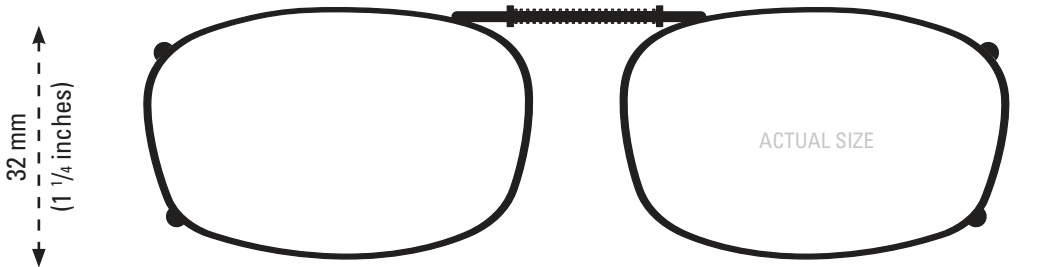

This clip fits a maximum of 123 mm (4 3/4 inches).

■ REC5-48

This clip fits a maximum of 128 mm (5 1/16 inches).

■ REC5-50

This clip fits a maximum of 132 mm (5 1/8 inches).

■ REC5-52

This clip fits a maximum of 135 mm (5 1/4 inches).

■ REC5-54

ISOLATE YOUR EYES COCOONS®

CLIP-ONS SIZING INSTRUCTIONS:

Use the shape illustrations to find the clip size that most accurately fits your prescription glasses. To find the perfect fit, print out this form at 100% actual size and then place your prescription glasses face down on each shape and choose the one that is closest to the shape of your eyewear.

INCLUDED CASE

The image of the quarter should be the same size as an actual quarter when printed at full scale. The image should be 24 mm in diameter at full size.