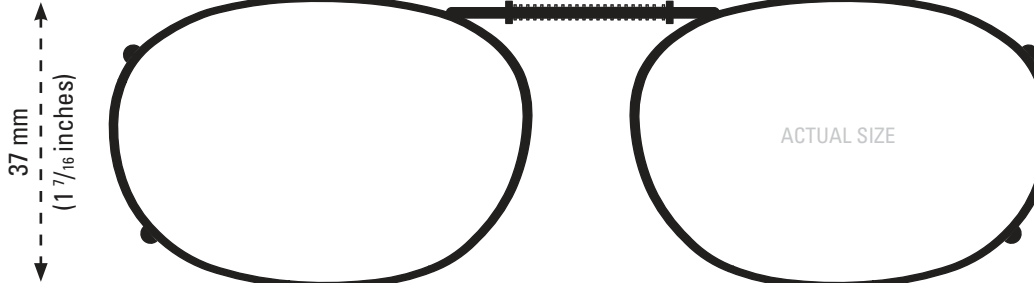

This clip fits a maximum of 120 mm (4 3/4 inches).

■ REC2-46

This clip fits a maximum of 124 mm (4 7/8 inches).

■ REC2-50

This clip fits a maximum of 132 mm (5 1/8 inches).

■ REC2-52

This clip fits a maximum of 136 mm (5 3/8 inches).

■ REC2-54

ISOLATE YOUR EYES COCOONS®

CLIP-ONS SIZING INSTRUCTIONS:

Use the shape illustrations to find the clip size that most accurately fits your prescription glasses. To find the perfect fit, print out this form at 100% actual size and then place your prescription glasses face down on each shape and choose the one that is closest to the shape of your eyewear.

INCLUDED CASE

The image of the quarter should be the same size as an actual quarter when printed at full scale. The image should be 24 mm in diameter at full size.