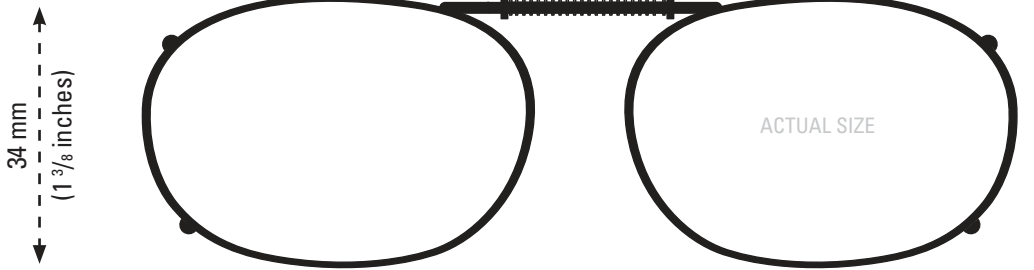

This clip fits a maximum of 120 mm (4 3/4 inches).

■ REC2-46

This clip fits a maximum of 124 mm (4 7/8 inches).

■ REC2-50

This clip fits a maximum of 132 mm (5 1/8 inches).

■ REC2-52

This clip fits a maximum of 136 mm (5 3/8 inches).

■ REC2-54

ISOLATE YOUR EYES COCOONS®

CLIP-ONS SIZING INSTRUCTIONS:

Use the shape illustrations to find the clip size that most accurately fits your prescription glasses. To find the perfect fit, print out this form at 100% actual size and then place your prescription glasses face down on each shape and choose the one that is closest to the shape of your eyewear.

INCLUDED CASE

The image of the quarter should be the same size as an actual quarter when printed at full scale. The image should be 24 mm in diameter at full size.