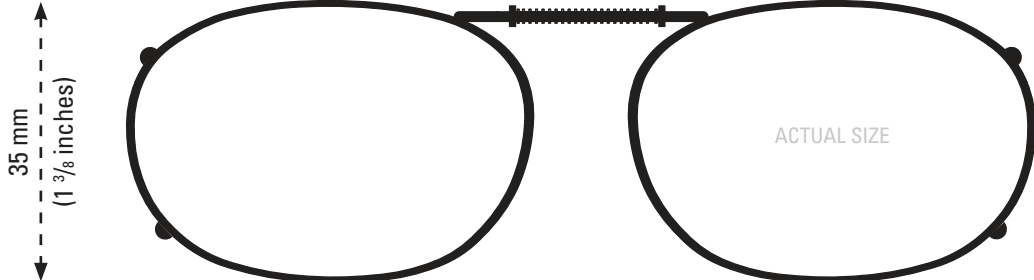

This clip fits a maximum of 120 mm (4 3/4 inches).

■ REC2-46

This clip fits a maximum of 124 mm (4 7/8 inches).

■ REC2-50

This clip fits a maximum of 132 mm (5 1/8 inches).

■ REC2-52

This clip fits a maximum of 136 mm (5 3/8 inches).

■ REC2-54

ISOLATE YOUR EYES COCOONS®

CLIP-ONS SIZING INSTRUCTIONS:

Use the shape illustrations to find the clip size that most accurately fits your prescription glasses. To find the perfect fit, print out this form at 100% actual size and then place your prescription glasses face down on each shape and choose the one that is closest to the shape of your eyewear.

INCLUDED CASE

The image of the quarter should be the same size as an actual quarter when printed at full scale. The image should be 24 mm in diameter at full size.