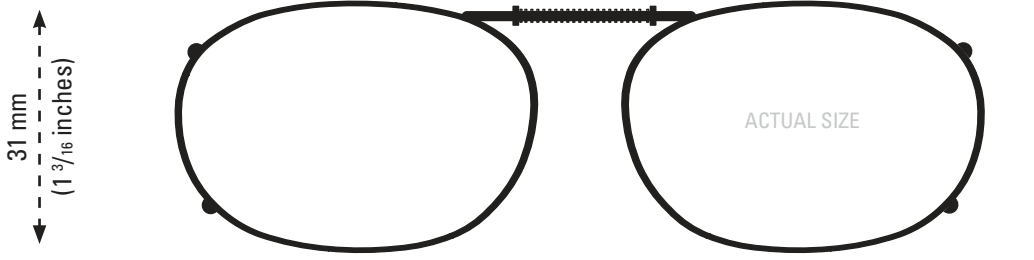

This clip fits a maximum of 120 mm (4 3/4 inches).

■ REC2-46

This clip fits a maximum of 124 mm (4 7/8 inches).

■ REC2-50

This clip fits a maximum of 132 mm (5 1/8 inches).

■ REC2-52

This clip fits a maximum of 136 mm (5 3/8 inches).

■ REC2-54

ISOLATE YOUR EYES COCOONS®

CLIP-ONS SIZING INSTRUCTIONS:

Use the shape illustrations to find the clip size that most accurately fits your prescription glasses. To find the perfect fit, print out this form at 100% actual size and then place your prescription glasses face down on each shape and choose the one that is closest to the shape of your eyewear.

INCLUDED CASE

The image of the quarter should be the same size as an actual quarter when printed at full scale. The image should be 24 mm in diameter at full size.